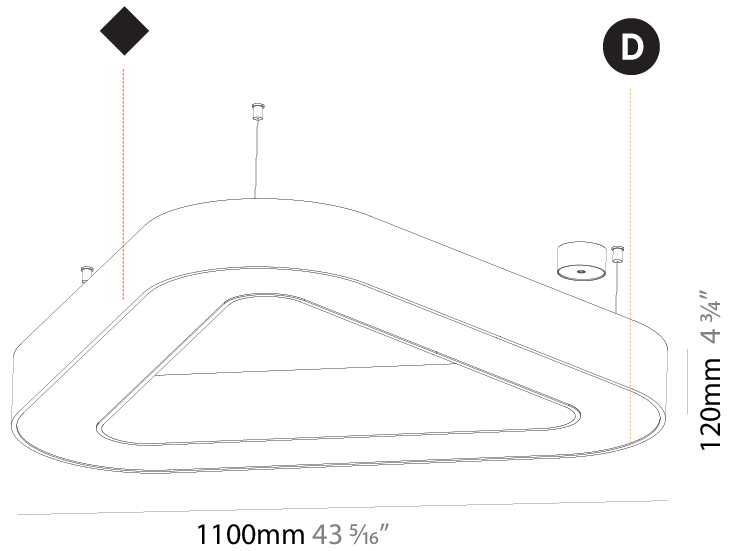

GENERAL

Series: Glorious
Subseries: Glorious Victory
Brand: Prolicht
Division: Architectural
Mounting Type: Suspension
Mounting Location: Ceiling
Subcategory: Ambient

PHYSICAL

Shape: Abstract
Length (mm): 1100
Length (in): 43 ⁵/₁₆
Width (mm): 1100
Width (in): 43 ⁵/₁₆
Height (mm): 120
Height (in): 4 ³/₄
Max. Overall Height (mm): 2120
Max. Overall Height (in): 83 ⁷/₁₆
Light Distribution: Direct
Weight (kg): 10.561
Weight (lbs): 23.23
Diffuser: PMMA - Opal or Micro-Prism
Fixture Finish: SSR / BKV / CWI / CRY / HAB / UFT / ITA / RUA / FTG / MYG / LOD / PUS / FRO / FUP / KIA / POP / BLS / SPG / MEY / GOH / GUM / CHC / COM / ABZ / JAG / OBR / MOS / ROR
Fixture Material: Aluminum

ELECTRICAL

Lamp Type: LED (Zhaga Standard)
Input Wattage (W): 45
Total Output Wattage (W): 36 / 28.8 (3500K)
Dimming: Non-Dimming / Phase Dimming (120Vac only) / 0-10V Dimming
Driver Included: Yes
Driver Location: Integrated
Driver Type: Constant Current - 120 / 277Vac
Driver Class: Class 2
Input Voltage (V): 120 - 277
Constant Current (MA): 350 / 900 (3500K)

LED

Color Temperature (°K): 3000 / 3500 / 4000
Max. Delivered Lumen (lm): 4150 / 4302 / 43390
CRI: >80 CRI
Efficiency (%): 0.65
Lamp Life (hrs): 50000

OPTICAL

RATINGS AND CERTIFICATIONS

Certified By: Certified for North American Standards
IP rating: IP20