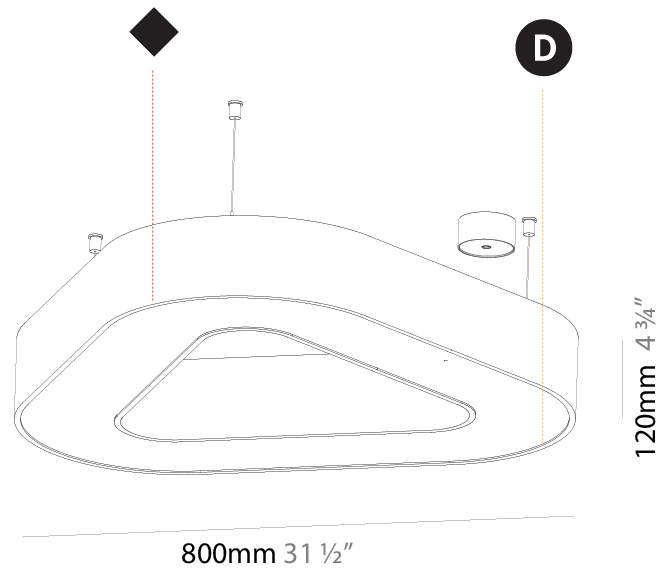

GENERAL

Series: Glorious
Subseries: Glorious Victory
Brand: Prolicht
Division: Architectural
Mounting Type: Suspension
Mounting Location: Ceiling
Subcategory: Ambient

PHYSICAL

Shape: Abstract
Length (mm): 800
Length (in): 31 1/2
Width (mm): 800
Width (in): 31 1/2
Height (mm): 120
Height (in): 4 3/4
Max. Overall Height (mm): 2120
Max. Overall Height (in): 83 7/16
Light Distribution: Direct / Indirect
Weight (kg): 8.173
Weight (lbs): 18.018
Diffuser: PMMA - Opal or Micro-Prism
Fixture Finish: SSR / BKV / CWI / CRY / HAB / UFT / ITA / RUA / FTG / MYG / LOD / PUS / FRO / FUP / KIA / POP / BLS / SPG / MEY / GOH / GUM / CHC / COM / ABZ / JAG / OBR / MOS / ROR
Fixture Material: Aluminum

ELECTRICAL

Lamp Type: LED (Zhaga Standard)
Input Wattage (W): 45
Total Output Wattage (W): 36 / 28.8 (3500K)
Dimming: Non-Dimming / Phase Dimming (120Vac only) / 0-10V Dimming
Driver Included: Yes
Driver Location: Integrated
Driver Type: Constant Current - 120 / 277Vac
Driver Class: Class 2
Input Voltage (V): 120 - 277
Constant Current (MA): 350 / 900 (3500K)

LED

Color Temperature (°K): 3000 / 3500 / 4000
Max. Delivered Lumen (lm): 5210 / 5390 / 5500
CRI: >80 CRI
Efficiency (%): 69.8
Lamp Life (hrs): 50000

OPTICAL

RATINGS AND CERTIFICATIONS

Certified By: Certified for North American Standards
IP rating: IP20

PROJECT
TYPE
SPECIFIER
QUANTITY
DATE