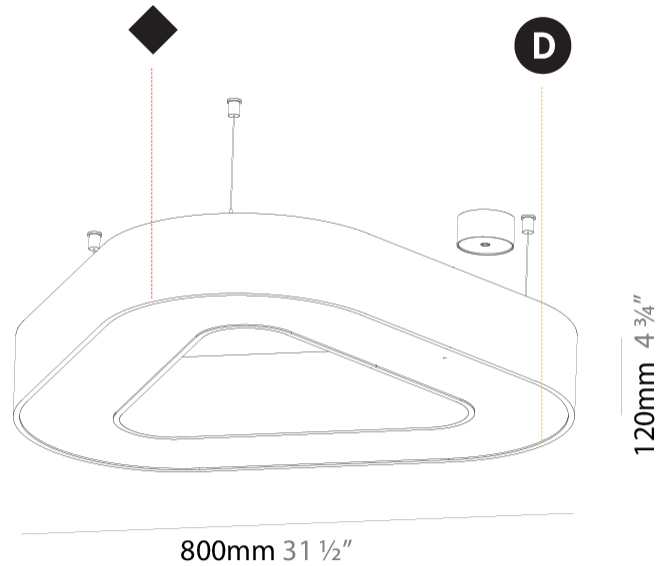

GENERAL

Series: Glorious
Subseries: Glorious Victory
Brand: Prolicht
Division: Architectural
Mounting Type: Suspension
Mounting Location: Ceiling
Subcategory: Ambient

PHYSICAL

Shape: Abstract
Length (mm): 800
Length (in): 31 1/2
Width (mm): 800
Width (in): 31 1/2
Height (mm): 120
Height (in): 4 3/4
Max. Overall Height (mm): 2120
Max. Overall Height (in): 83 7/16
Light Distribution: Direct
Weight (kg): 8.317
Weight (lbs): 18.30
Diffuser: PMMA - opal or micro-prism
Fixture Finish: SSR / BKV / CWI / CRY / HAB / UFT / ITA / RUA / FTG / MYG / LOD / PUS / FRO / FUP / KIA / POP / BLS / SPG / MEY / GOH / GUM / CHC / COM / ABZ / JAG / OBR / MOS / ROR
Fixture Material: Aluminum

ELECTRICAL

Lamp Type: LED (Zhaga Standard)
Input Wattage (W): 30
Total Output Wattage (W): 24 / 19.2 (3500K)
Dimming: Non-Dimming / Phase Dimming (120Vac only) / 0-10V Dimming
Driver Included: Yes
Driver Location: Integrated
Driver Type: Constant Current - 120 / 277Vac
Driver Class: Class 2
Input Voltage (V): 120 - 277
Constant Current (MA): 350 / 600 (3500K)

LED

Color Temperature (°K): 3000 / 3500 / 4000
Max. Delivered Lumen (lm): 2770 / 2862 / 2920
CRI: >80 CRI
Efficiency (%): 65
Lamp Life (hrs): 50000

OPTICAL

RATINGS AND CERTIFICATIONS

Certified By: Certified for North American Standards
IP rating: IP20